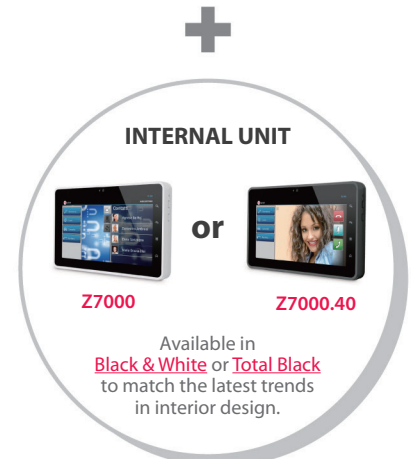

#### EXTERNAL UNIT

### Flat

Audio/video FLAT Entrance Panel in AISI 316 stainless steel, with 1 to 4 touch buttons, electronic IP module, colour video camera with 5 mpx sensor and white LED illumination.

Product	FLAT Entrance Panel in AISI 316 stainless steel
Power Supply	PoE
Camera	5 Mpx - 30 fps
Tecnology	IP
Dimensions(mm)	95(W) x 262(H) x 19(D)

#### INTERNAL UNIT

### Next

Next IP hands-free, two-channel monitor with 7", WVGA resolution, TFT LCD, capacitive touch-screen, in **BLACK & WHITE** or **TOTAL BLACK** finish. Mounting bracket as standard.

Product	Monitor NEXT 7"
Video Resolution	WVGA 800X480 Cr500
Power Supply	PoE - 12V - 24V
Tecnology	IP
Dimensions(mm)	189(W) x 119(H) x 21(D)